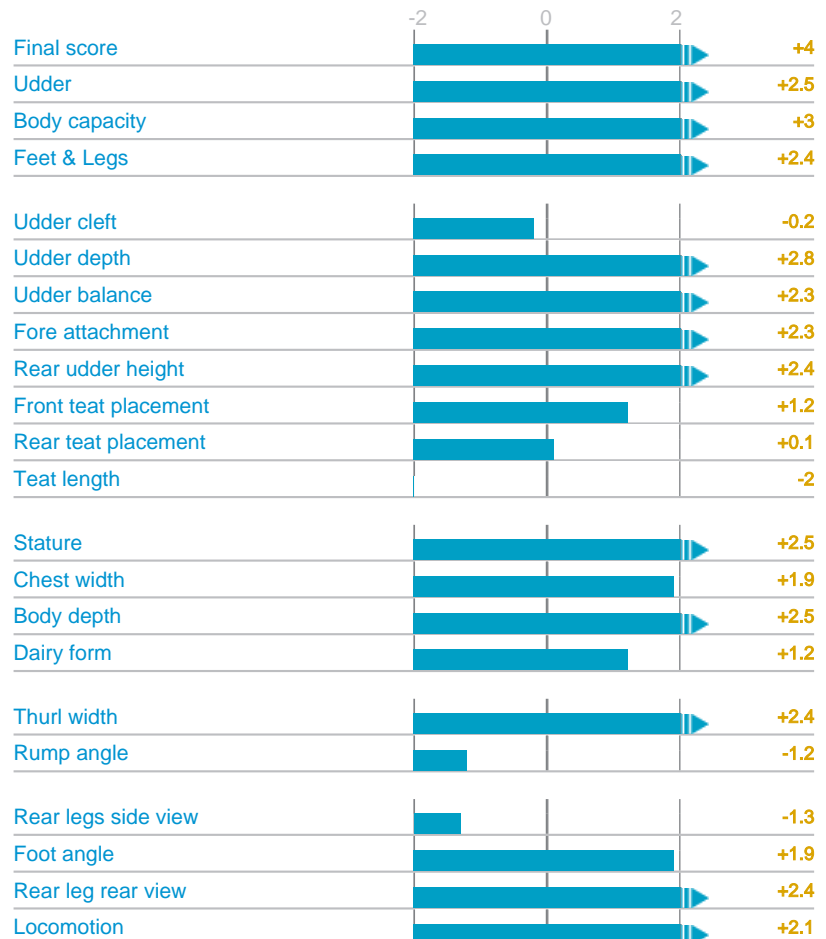

IMOLA

ID number : FR4242054098
AI code : 66 85651

Born on : 4/23/2013 12:00:00 AM
Breeder : GAEC LA FERME DES DELICES

Genotype : TL-TV-TY

COMMENTS

- Family of the famous brood cow Snow N Denise DELLIA EX 95.
- International Top Level: ISU 196 (Type +4.2) / PF 145 / NVI 237 / ICO 3511.
- His assets: Type, Proteins, Health, Easy Calving.

PEDIGREE

IMOLA

PRODUCTION

Milk Economic Index	35
kg Prot	21
kg Fat	49
% Prot	2,3
% Fat	5,3
kg Milk	69

Reliability : 95
Daughters : 1362
Herds : 861
Date : 14/08/2019

FUNCTIONAL TRAITS

		CD
Udder health	0,1	
Somatic cells	-0,3	95
Clinical mastitis	0,6	79
Fertility composite	0,2	
Cow Fertility	0,3	80
Heifer fertility	0,6	95
Calving-1st AI interval	-0,8	95
Productive life	0,9	64
Calving ease	92	95
Milking speed	0,8	95
Temperament	1,3	95

ISU 166

TYPE

Reliability : 95
Daughters : 522
Herds : 325
Date : 14/08/2019