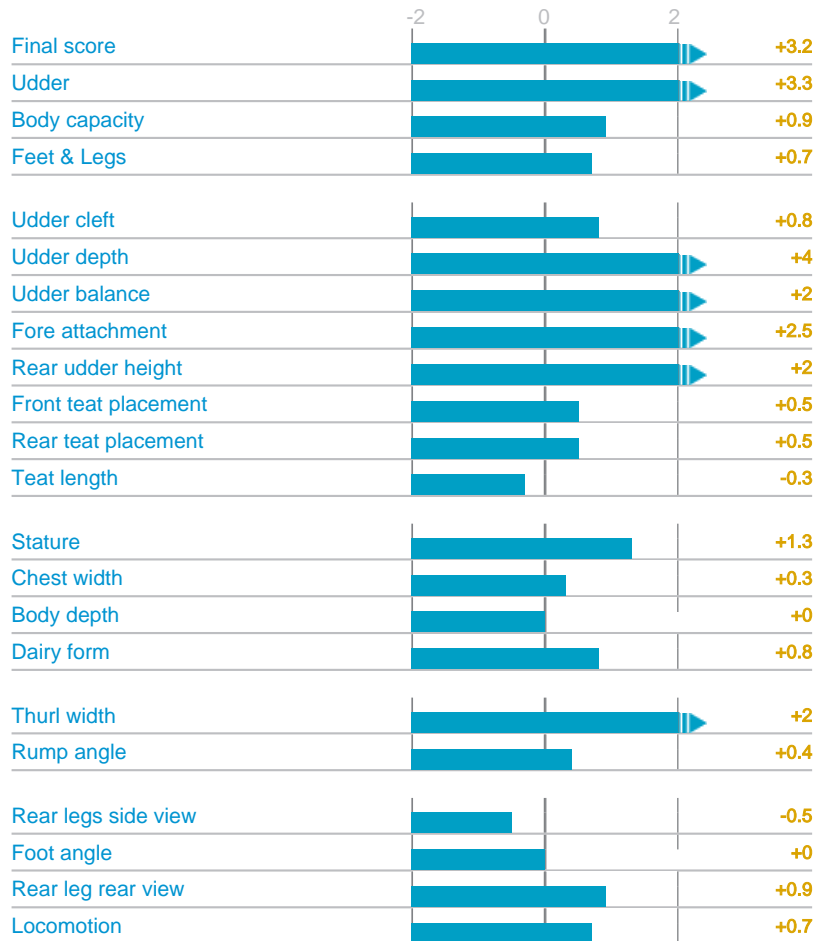

NEWCASTLE

ID number : FR8554547376
AI code : 66 92398

Born on : 7/4/2017 12:00:00 AM
Breeder : EARL DAIRY WOLF

COMMENTS

PEDIGREE

PRODUCTION

Milk Economic Index	34
kg Prot	31
kg Fat	14
% Prot	1,1
% Fat	-1,3
kg Milk	595

Reliability : 70
Daughters : 0
Herds : 0
Date : 14/08/2019

FUNCTIONAL TRAITS

		CD
Udder health	1,2	
Somatic cells	1,5	72
Clinical mastitis	0,5	57
Fertility composite	1,4	
Cow Fertility	0,9	66
Heifer fertility	0,7	61
Calving-1st AI interval	1,5	58
Productive life	1,5	56
Calving ease	94	65
Milking speed	0,9	65
Temperament	1,2	65

ISU 183

TYPE

Reliability : 69
Daughters : 0
Herds : 0
Date : 14/08/2019