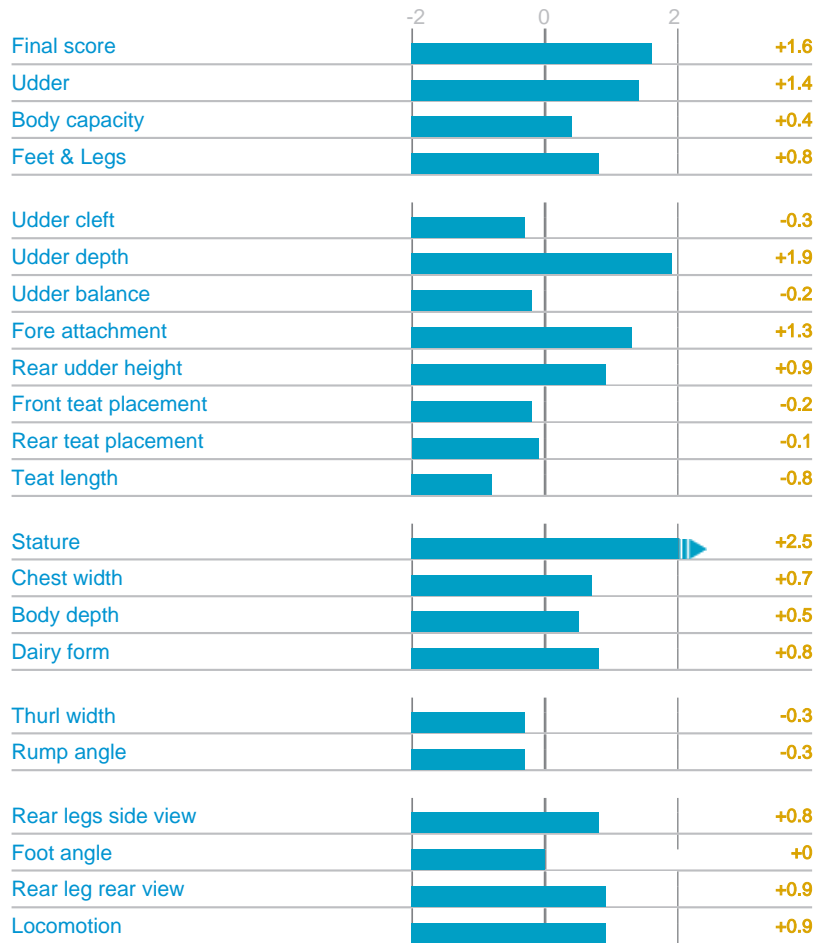

JENESIS

ID number : US003129016041 Born on : 4/8/2015 12:00:00 AM
AI code : 66 89318

+ COMMENTS

+ PEDIGREE

+ PRODUCTION

Milk Economic Index	34
kg Prot	25
kg Fat	34
% Prot	0,9
% Fat	2,9
kg Milk	494

Reliability : 75
Daughters : 0
Herds : 0
Date : 14/08/2019

+ FUNCTIONAL TRAITS

		CD
Udder health	1,5	
Somatic cells	1,7	74
Clinical mastitis	0,9	62
Fertility composite	2,1	
Cow Fertility	2	68
Heifer fertility	1,1	64
Calving-1st AI interval	0,8	64
Productive life	1,4	61
Calving ease	95	67
Milking speed	-0,8	67
Temperament	0,1	67

ISU 171

+ TYPE

Reliability : 75
Daughters : 1
Herds : 1
Date : 14/08/2019